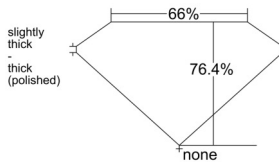

GIA®

FACSIMILE

GIA REPORT 1547132127

Verify this report at GIA.edu

GIA NATURAL DIAMOND DOSSIER®

December 03, 2025
GIA Report Number 1547132127
Shape and Cutting Style ..... Square Modified Brilliant
Measurements ..... 4.51 x 4.46 x 3.41 mm

GRADING RESULTS

Carat Weight ..... 0.58 carat
Color Grade ..... H
Clarity Grade SI2

ADDITIONAL GRADING INFORMATION

Polish ..... Very Good
Symmetry ..... Very Good
Fluorescence ..... None
Clarity Characteristics ..... Cloud, Crystal
Inscription(s): GIA 1547132127

PROPORTIONS

Profile not to actual proportions

GRADING SCALES

GIA COLOR SCALE		GIA CLARITY SCALE				
COLORLESS	D	VERY VERY SLIGHTLY INCLUDED	FLAWLESS			
	E		INTERNALLY FLAWLESS			
	F		VVS₁			
	NEAR COLORLESS	G	VERY SLIGHTLY INCLUDED	VVS₂		
		H		VS₁		
		FAINT	I	SLIGHTLY INCLUDED	VS₂	
			J		SI₁	
			LIGHT	K	INCLUDED	SI₂
	L	I₁				
	M	I₂				
N	NOT GRADED	I₃				
O						
P						
Q						
R						
S						
T						
U						
V						
W						
X						
Y						
Z