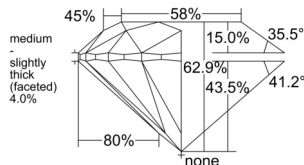

GIA®

FACSIMILE

GIA REPORT

1547135944

Verify this report at GIA.edu

GIA NATURAL DIAMOND DOSSIER®

December 02, 2025
GIA Report Number 1547135944
Shape and Cutting Style ..... Round Brilliant
Measurements ..... 5.60 - 5.66 x 3.54 mm

GRADING RESULTS

Carat Weight ..... 0.70 carat
Color Grade ..... F
Clarity Grade VS1
Cut Grade ..... Excellent

ADDITIONAL GRADING INFORMATION

Polish ..... Excellent
Symmetry ..... Very Good
Fluorescence ..... None
Clarity Characteristics..... Crystal, Feather, Cloud, Needle
Inscription(s): GIA 1547135944

PROPORTIONS

Profile to actual proportions