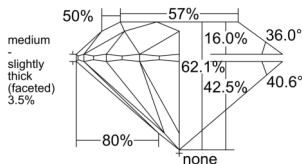

GIA®

FACSIMILE

GIA REPORT 1547146875

Verify this report at GIA.edu

GIA NATURAL DIAMOND DOSSIER®

December 03, 2025
GIA Report Number 1547146875
Shape and Cutting Style ..... Round Brilliant
Measurements ..... 4.47 - 4.50 x 2.78 mm

GRADING RESULTS

Carat Weight ..... 0.34 carat
Color Grade ..... F
Clarity Grade VS1
Cut Grade ..... Excellent

ADDITIONAL GRADING INFORMATION

Polish ..... Excellent
Symmetry ..... Excellent
Fluorescence ..... None
Clarity Characteristics ..... Crystal, Feather
Inscription(s): GIA 1547146875

PROPORTIONS

GRADING SCALES

GIA COLOR SCALE

COLOREDNESS	D
	E
	F
	G
	H
	I
	J
NEAR COLORLESS	K
	L
FAIN	M
	N
	O
	P
VERY LIGHT	Q
	R
	S
	T
	U
	V
	W
	X
	Y
LIGHT	Z

GIA CLARITY SCALE

FLAWLESS	INTERNAL FLAWLESS	
		FLAWLESS
VERY VERY SLIGHTLY INCLUDED	VVS₁	
	VVS₂	
VERY SLIGHTLY INCLUDED	VS₁	
	VS₂	
SLIGHTLY INCLUDED	SI₁	
	SI₂	
INCLUDED	I₁	
	I₂	
	I₃	

GIA CUT SCALE

EXCELLENT
VERY GOOD
GOOD
FAIR
POOR