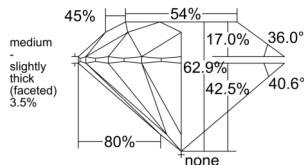

GIA®

FACSIMILE

GIA REPORT

1547226139

Verify this report at GIA.edu

GIA NATURAL DIAMOND DOSSIER®

December 15, 2025
GIA Report Number 1547226139
Shape and Cutting Style ..... Round Brilliant
Measurements ..... 5.64 - 5.67 x 3.56 mm

GRADING RESULTS

Carat Weight ..... 0.70 carat
Color Grade I
Clarity Grade S11
Cut Grade ..... Excellent

ADDITIONAL GRADING INFORMATION

Polish ..... Excellent
Symmetry ..... Excellent
Fluorescence ..... Faint
Clarity Characteristics ..... Feather
Inscription(s): GIA 1547226139

PROPORTIONS

Profile to actual proportions