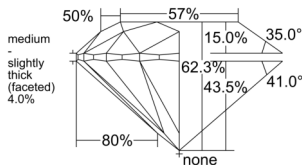

GIA®

FACSIMILE

GIA REPORT 1547259408

Verify this report at GIA.edu

GIA NATURAL DIAMOND DOSSIER®

December 18, 2025
GIA Report Number 1547259408
Shape and Cutting Style ..... Round Brilliant
Measurements ..... 4.92 - 4.94 x 3.07 mm

GRADING RESULTS

Carat Weight ..... 0.46 carat
Color Grade L
Clarity Grade VS1
Cut Grade ..... Excellent

ADDITIONAL GRADING INFORMATION

Polish ..... Excellent
Symmetry ..... Excellent
Fluorescence ..... None
Clarity Characteristics ..... Cloud, Pinpoint, Needle
Inscription(s): GIA 1547259408

PROPORTIONS

GRADING SCALES

GIA COLOR SCALE	GIA CLARITY SCALE	GIA CUT SCALE	
D	FLAWLESS	EXCELLENT	
E	INTERNALLY FLAWLESS		
F		VVS₁	VERY GOOD
G	VVS₂		
H	VS₁	GOOD	
I	VS₂		
J	SI₁	FAIR	
K	SI₂		
L	I₁	POOR	
M			
N			
O	I₂		
P			
Q			
R	I₃		
S			
T			
U			
V			
W			
X			
Y			
Z