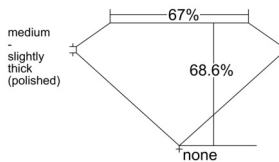

GIA®

FACSIMILE

GIA REPORT 1547284377

Verify this report at GIA.edu

GIA NATURAL DIAMOND DOSSIER®

December 24, 2025
GIA Report Number 1547284377
Shape and Cutting Style ..... Emerald Cut
Measurements ..... 6.28 x 4.04 x 2.77 mm

GRADING RESULTS

Carat Weight ..... 0.71 carat
Color Grade ..... F
Clarity Grade VVS1

ADDITIONAL GRADING INFORMATION

Polish ..... Excellent
Symmetry ..... Very Good
Fluorescence ..... None
Clarity Characteristics ..... Pinpoint
Inscription(s): GIA 1547284377

PROPORTIONS

GRADING SCALES

GIA COLOR SCALE		GIA CLARITY SCALE			
COLORLESS	D	VERY VERY SLIGHTLY INCLUDED	FLAWLESS		
	E		INTERNALLY FLAWLESS		
	F	VERY SLIGHTLY INCLUDED	VVS₁		
	G		VVS₂		
	H		VS₁		
	NEAR COLORLESS	I	SLIGHTLY INCLUDED	VS₂	
		J		SI₁	
		FAINT	K	INCLUDED	SI₂
			L		I₁
			M		I₂
VERT LIGHT	N	INCLUDED	I₃		
	O				
	P				
	Q				
	R				
	S				
	T				
LIGHT	U				
	V				
	W				
	X				
Y					
Z