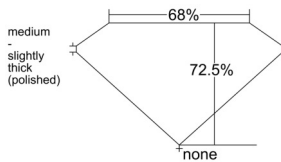

GIA®

FACSIMILE

GIA REPORT 1547306288

Verify this report at gia.edu

GIA NATURAL DIAMOND DOSSIER®

December 24, 2025
GIA Report Number **1547306288**
Shape and Cutting Style ..... **Square Modified Brilliant**
Measurements ..... **4.41 x 4.36 x 3.16 mm**

GRADING RESULTS

Carat Weight ..... **0.50 carat**
Color Grade ..... **D**
Clarity Grade **S12**

ADDITIONAL GRADING INFORMATION

Polish ..... **Excellent**
Symmetry ..... **Very Good**
Fluorescence ..... **None**
Clarity Characteristics ..... **Feather**
Inscription(s): GIA 1547306288

PROPORTIONS

Profile not to actual proportions

GRADING SCALES

GIA COLOR SCALE		GIA CLARITY SCALE			
COLORLESS	D	VERY VERY SLIGHTLY INCLUDED	FLAWLESS		
	E		INTERNALLY FLAWLESS		
	F	VERY SLIGHTLY INCLUDED	VVS₁		
	G		VVS₂		
	H		VS₁		
	NEAR COLORLESS	I	SLIGHTLY INCLUDED	VS₂	
		J		S1₁	
		FAINT	K	INCLUDED	S1₂
			L		I₁
			M		I₂
VERTICALLY COLORLESS	N	INCLUDED	I₃		
	O				
	P				
	Q				
	R				
	S				
	T				
LIGHT	U				
	V				
	W				
	X				
	Y				
	Z