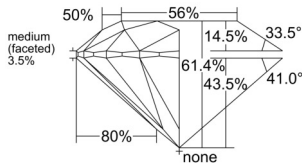

GIA®

FACSIMILE

GIA REPORT

1547337963

Verify this report at GIA.edu

GIA NATURAL DIAMOND DOSSIER®

January 02, 2026
GIA Report Number 1547337963
Shape and Cutting Style ..... Round Brilliant
Measurements ..... 4.79 - 4.81 x 2.95 mm

GRADING RESULTS

Carat Weight ..... 0.41 carat
Color Grade ..... K, Faint Brown
Clarity Grade VVS2
Cut Grade ..... Excellent

ADDITIONAL GRADING INFORMATION

Polish ..... Excellent
Symmetry ..... Excellent
Fluorescence ..... Medium Blue
Clarity Characteristics ..... Internal Graining
Inscription(s): GIA 1547337963

PROPORTIONS

Profile to actual proportions

GRADING SCALES

GIA COLOR SCALE

COLOURLESS	D
	E
	F
	G
	H
	I
	J
NEAR COLOURLESS	K
	L
FAIN	M
	N
	O
	P
	Q
VERY LIGHT	R
	S
	T
	U
	V
	W
	X
	Y
LIGHT	Z

GIA CLARITY SCALE

VERY VERY SLIGHTLY INCLUDED	FLAWLESS
	INTERNALLY FLAWLESS
VERY SLIGHTLY INCLUDED	VVS₁
	VVS₂
SLIGHTLY INCLUDED	VS₁
	VS₂
INCLUDED	SI₁
	SI₂
	I₁
	I₂
	I₃

GIA CUT SCALE

EXCELLENT
VERY GOOD
GOOD
FAIR
POOR