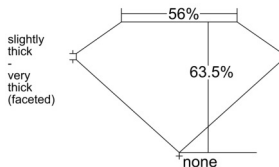

GIA®

FACSIMILE

GIA REPORT 1547343637

Verify this report at GIA.edu

GIA NATURAL DIAMOND DOSSIER®

December 30, 2025
GIA Report Number 1547343637
Shape and Cutting Style ..... Oval Brilliant
Measurements ..... 5.53 x 4.18 x 2.65 mm

GRADING RESULTS

Carat Weight ..... 0.40 carat
Color Grade ..... F
Clarity Grade VVS1

ADDITIONAL GRADING INFORMATION

Polish ..... Very Good
Symmetry ..... Very Good
Fluorescence ..... Medium Blue
Clarity Characteristics..... Pinpoint, Internal Graining, Feather,
Indented Natural

Inscription(s): GIA 1547343637

PROPORTIONS

Profile not to actual proportions

GRADING SCALES

GIA COLOR SCALE		GIA CLARITY SCALE			
COLORLESS	D	VERY SLIGHTLY INCLUDED	FLAWLESS		
	E		INTERNALLY FLAWLESS		
	F		VVS₁		
	NEAR COLORLESS	G	VERY SLIGHTLY INCLUDED	VVS₂	
		H		VS₁	
		FANT	I	SLIGHTLY INCLUDED	VS₂
			J		SI₁
	LIGHT	K	INCLUDED	SI₂	
		L		I₁	
		M		I₂	
N		INCLUDED	I₃		
O					
P					
Q					
R					
S					
T					
U					
V					
W					
X					
Y					
Z