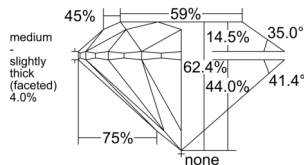

GIA®

FACSIMILE

GIA REPORT

1547423946

Verify this report at GIA.edu

GIA NATURAL DIAMOND DOSSIER®

January 12, 2026
GIA Report Number 1547423946
Shape and Cutting Style ..... Round Brilliant
Measurements ..... 4.21 - 4.22 x 2.63 mm

GRADING RESULTS

Carat Weight ..... 0.29 carat
Color Grade ..... H
Clarity Grade VS1
Cut Grade ..... Excellent

ADDITIONAL GRADING INFORMATION

Polish ..... Excellent
Symmetry ..... Excellent
Fluorescence ..... Faint
Clarity Characteristics ..... Crystal, Cloud
Inscription(s): GIA 1547423946

PROPORTIONS

Profile to actual proportions