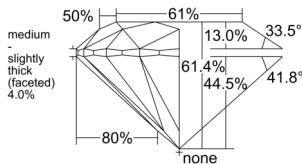

GIA®

FACSIMILE

GIA REPORT 1547439694

Verify this report at GIA.edu

GIA NATURAL DIAMOND DOSSIER®

January 15, 2026
GIA Report Number 1547439694
Shape and Cutting Style ..... Round Brilliant
Measurements ..... 5.46 - 5.48 x 3.36 mm

GRADING RESULTS

Carat Weight ..... 0.61 carat
Color Grade ..... D
Clarity Grade VVS1
Cut Grade ..... Excellent

ADDITIONAL GRADING INFORMATION

Polish ..... Excellent
Symmetry ..... Excellent
Fluorescence ..... Strong Blue
Clarity Characteristics ..... Pinpoint, Knot
Inscription(s): GIA 1547439694

PROPORTIONS

Profile to actual proportions