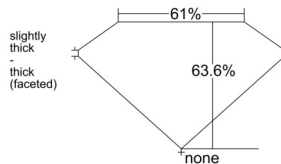

GIA®

FACSIMILE

GIA REPORT 1547478521

Verify this report at GIA.edu

GIA NATURAL DIAMOND DOSSIER®

January 20, 2026
GIA Report Number 1547478521
Shape and Cutting Style ..... Marquise Brilliant
Measurements ..... 6.49 x 3.60 x 2.29 mm

GRADING RESULTS

Carat Weight ..... 0.30 carat
Color Grade ..... D
Clarity Grade VVS2

ADDITIONAL GRADING INFORMATION

Polish ..... Excellent
Symmetry ..... Very Good
Fluorescence ..... None
Clarity Characteristics ..... Pinpoint
Inscription(s): GIA 1547478521

PROPORTIONS

Profile not to actual proportions

GRADING SCALES

GIA COLOR SCALE		GIA CLARITY SCALE			
COLORLESS	D	VERY VERY SLIGHTLY INCLUDED	FLAWLESS		
	E		INTERNALLY FLAWLESS		
	F	VERY SLIGHTLY INCLUDED	VVS₁		
	G		VVS₂		
	H		VS₁		
	NEAR COLORLESS	I	SLIGHTLY INCLUDED	VS₂	
		J		SI₁	
		FAINT	K	INCLUDED	SI₂
			L		I₁
			M		I₂
VERT LIGHT	N	LIGHT	I₃		
	O				
	P				
	Q				
	R