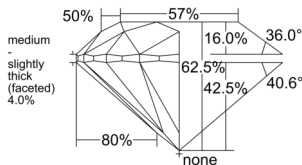

GIA®

FACSIMILE

GIA REPORT 1547479926

Verify this report at GIA.edu

GIA NATURAL DIAMOND DOSSIER®

January 20, 2026
GIA Report Number 1547479926
Shape and Cutting Style ..... Round Brilliant
Measurements ..... 5.61 - 5.65 x 3.52 mm

GRADING RESULTS

Carat Weight ..... 0.70 carat
Color Grade ..... J
Clarity Grade VS1
Cut Grade ..... Excellent

ADDITIONAL GRADING INFORMATION

Polish ..... Excellent
Symmetry ..... Excellent
Fluorescence ..... None
Clarity Characteristics ..... Crystal
Inscription(s): GIA 1547479926

PROPORTIONS

Profile to actual proportions