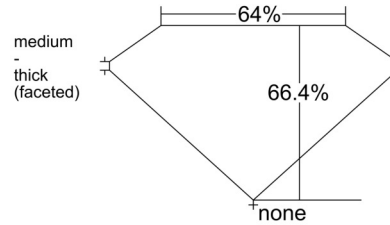

PROPORTIONS

Profile not to actual proportions