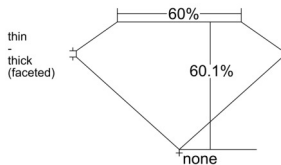

GIA®

FACSIMILE

GIA REPORT 1547556099

Verify this report at GIA.edu

GIA NATURAL DIAMOND DOSSIER®

February 02, 2026
GIA Report Number 1547556099
Shape and Cutting Style ..... Heart Brilliant
Measurements ..... 4.85 x 5.56 x 3.34 mm

GRADING RESULTS

Carat Weight ..... 0.50 carat
Color Grade I
Clarity Grade VVS1

ADDITIONAL GRADING INFORMATION

Polish ..... Excellent
Symmetry ..... Excellent
Fluorescence ..... None
Clarity Characteristics ..... Feather
Inscription(s): GIA 1547556099

PROPORTIONS

Profile not to actual proportions

GRADING SCALES

GIA COLOR SCALE		GIA CLARITY SCALE			
COLORLESS	D	VERY VERY SLIGHTLY INCLUDED	FLAWLESS		
	E		INTERNALLY FLAWLESS		
	F	VERY SLIGHTLY INCLUDED	VVS₁		
	G		VVS₂		
	H		VS₁		
	NEAR COLORLESS	I	SLIGHTLY INCLUDED	VS₂	
		J		SI₁	
		FAINT	K	INCLUDED	SI₂
			L		I₁
			M		I₂
N			I₃		
VERT LIGHT	O	LIGHT			
	P				
	Q				
	R				
	S				
	T				
LIGHT	U				
	V				
	W				
	X				
Y					
Z