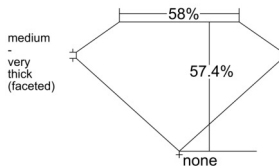

GIA®

FACSIMILE

GIA REPORT 1547566118

Verify this report at GIA.edu

GIA NATURAL DIAMOND DOSSIER®

February 03, 2026
GIA Report Number 1547566118
Shape and Cutting Style ..... Heart Brilliant
Measurements ..... 4.50 x 5.12 x 2.94 mm

GRADING RESULTS

Carat Weight ..... 0.42 carat
Color Grade I
Clarity Grade VS2

ADDITIONAL GRADING INFORMATION

Polish ..... Excellent
Symmetry ..... Excellent
Fluorescence ..... None
Clarity Characteristics ..... Crystal, Cloud
Inscription(s): GIA 1547566118

PROPORTIONS

Profile not to actual proportions

GRADING SCALES

GIA COLOR SCALE		GIA CLARITY SCALE			
COLORLESS	D	VERY VERY SLIGHTLY INCLUDED	FLAWLESS		
	E		INTERNALLY FLAWLESS		
	F	VERY SLIGHTLY INCLUDED	VVS₁		
	G		VVS₂		
	H		VS₁		
	NEAR COLORLESS	I	SLIGHTLY INCLUDED	VS₂	
		J		SI₁	
		FAINT	K	INCLUDED	SI₂
			L		I₁
	M		I₂		
VERT LIGHT	N		INCLUDED	I₃	
	O				
	P				
	Q				
LIGHT	R				
	S				
	T				
	U				
	V				
	Z