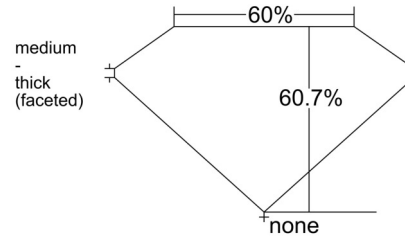

PROPORTIONS

Profile not to actual proportions