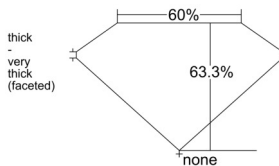

GIA®

FACSIMILE

GIA REPORT 1547689413

Verify this report at GIA.edu

GIA NATURAL DIAMOND DOSSIER®

February 24, 2026
GIA Report Number 1547689413
Shape and Cutting Style ..... Oval Brilliant
Measurements ..... 6.55 x 4.71 x 2.98 mm

GRADING RESULTS

Carat Weight ..... 0.60 carat
Color Grade ..... F
Clarity Grade VVS1

ADDITIONAL GRADING INFORMATION

Polish ..... Excellent
Symmetry ..... Excellent
Fluorescence ..... Faint
Clarity Characteristics ..... Pinpoint, Feather
Inscription(s): GIA 1547689413

PROPORTIONS

Profile not to actual proportions

GRADING SCALES

GIA COLOR SCALE		GIA CLARITY SCALE			
COLORLESS	D	VERY VERY SLIGHTLY INCLUDED	FLAWLESS		
	E		INTERNALLY FLAWLESS		
	F	VERY SLIGHTLY INCLUDED	VVS₁		
	G		VVS₂		
	H		VS₁		
	NEAR COLORLESS	I	SLIGHTLY INCLUDED	VS₂	
		J		SI₁	
		FAINT	K	INCLUDED	SI₂
			L		I₁
			M		I₂
VERT LIGHT	N		INCLUDED	I₃	
	O				
	P				
	Q				
	LIGHT		R		
		S			
		T			
U					
V					
W					
X					
Y					
Z