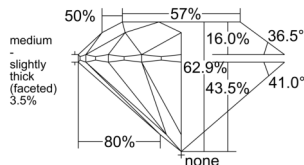

GIA®

FACSIMILE

GIA REPORT 1547737309

Verify this report at GIA.edu

GIA NATURAL DIAMOND DOSSIER®

March 02, 2026
GIA Report Number 1547737309
Shape and Cutting Style ..... Round Brilliant
Measurements ..... 4.90 - 4.93 x 3.09 mm

GRADING RESULTS

Carat Weight ..... 0.46 carat
Color Grade I
Clarity Grade VS1
Cut Grade ..... Excellent

ADDITIONAL GRADING INFORMATION

Polish ..... Excellent
Symmetry ..... Excellent
Fluorescence ..... Medium Blue
Clarity Characteristics ..... Crystal, Pinpoint
Inscription(s): GIA 1547737309

PROPORTIONS

GRADING SCALES

GIA COLOR SCALE

COLORLESS	D
	E
	F
	G
	H
	I
	J
NEAR COLORLESS	K
	L
Faint	M
	N
	O
	P
Very Light	Q
	R
	S
	T
	U
	V
Light	W
	X
	Y
	Z

GIA CLARITY SCALE

FLAWLESS	VERY VERY SLIGHTLY INCLUDED	VS₁	VS₂	VS₁	VS₂	SL₁	SL₂	I₁	I₂	I₃		
											FLAWLESS	INTERNALLY FLAWLESS

GIA CUT SCALE

EXCELLENT
VERY GOOD
GOOD
FAIR
POOR