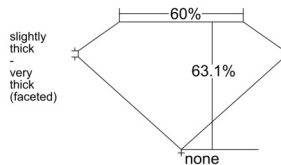

GIA®

FACSIMILE

GIA REPORT 1547750196

Verify this report at GIA.edu

GIA NATURAL DIAMOND DOSSIER®

March 05, 2026
GIA Report Number 1547750196
Shape and Cutting Style ..... Pear Brilliant
Measurements ..... 7.68 x 4.89 x 3.09 mm

GRADING RESULTS

Carat Weight ..... 0.70 carat
Color Grade ..... E
Clarity Grade VVS1

ADDITIONAL GRADING INFORMATION

Polish ..... Excellent
Symmetry ..... Excellent
Fluorescence ..... Medium Blue
Clarity Characteristics ..... Pinpoint
Inscription(s): GIA 1547750196

PROPORTIONS

Profile not to actual proportions

GRADING SCALES

GIA COLOR SCALE		GIA CLARITY SCALE			
COLORLESS	D	VERY VERY SLIGHTLY INCLUDED	FLAWLESS		
	E		INTERNALLY FLAWLESS		
	F	VERY SLIGHTLY INCLUDED	VVS₁		
	G		VVS₂		
	H		VS₁		
	NEAR COLORLESS	I	SLIGHTLY INCLUDED	VS₂	
		J		SI₁	
		FAINT	K	INCLUDED	SI₂
			L		I₁
			M		I₂
VERT LIGHT	N	LIGHT	I₃		
	O				
	P				
	Q				
	R