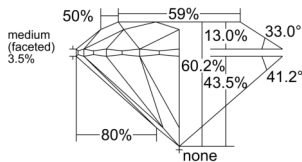

GIA®

FACSIMILE

GIA REPORT

1547754141

Verify this report at GIA.edu

GIA NATURAL DIAMOND DOSSIER®

March 06, 2026
GIA Report Number 1547754141
Shape and Cutting Style ..... Round Brilliant
Measurements ..... 4.95 - 4.97 x 2.99 mm

GRADING RESULTS

Carat Weight ..... 0.44 carat
Color Grade ..... K
Clarity Grade VVS2
Cut Grade ..... Excellent

ADDITIONAL GRADING INFORMATION

Polish ..... Excellent
Symmetry ..... Excellent
Fluorescence ..... None
Clarity Characteristics ..... Cloud, Feather
Inscription(s): GIA 1547754141

PROPORTIONS

Profile to actual proportions

GRADING SCALES

GIA COLOR SCALE

COLORED	D
	E
	F
	G
	H
	I
	J
	K
	L
	M
	N
	O
	P
	Q
	R
	S
	T
	U
	V
	W
	X
	Y
	Z

GIA CLARITY SCALE

VERY VERY SLIGHTLY INCLUDED	FLAWLESS
	INTERNALLY FLAWLESS
VERY SLIGHTLY INCLUDED	VVS₁
	VVS₂
SLIGHTLY INCLUDED	VS₁
	VS₂
INCLUDED	SI₁
	SI₂
	I₁
	I₂
	I₃

GIA CUT SCALE

EXCELLENT
VERY GOOD
GOOD
FAIR
POOR