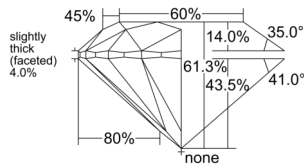

GIA®

FACSIMILE

GIA REPORT

1547754945

Verify this report at GIA.edu

GIA NATURAL DIAMOND DOSSIER®

March 06, 2026

GIA Report Number 1547754945

Shape and Cutting Style ..... Round Brilliant

Measurements ..... 4.28 - 4.30 x 2.63 mm

GRADING RESULTS

Carat Weight ..... 0.30 carat

Color Grade ..... K

Clarity Grade VS2

Cut Grade ..... Excellent

ADDITIONAL GRADING INFORMATION

Polish ..... Excellent

Symmetry ..... Excellent

Fluorescence ..... None

Clarity Characteristics ..... Cloud

Inscription(s): GIA 1547754945

PROPORTIONS

Profile to actual proportions

GRADING SCALES

GIA
COLOR
SCALE

COLORESS	D
	E
	F
	G
	H
	I
	J
NEAR COLORESS	K
	L
FANIT	M
	N
	O
	P
	Q
VERY LIGHT	R
	S
	T
	U
	V
	W
	X
	Y
LIGHT	Z

GIA
CLARITY
SCALE

	FLAWLESS
	INTERNALLY FLAWLESS
VERY VERY SLIGHTLY INCLUDED	VVS₁
	VVS₂
VERY SLIGHTLY INCLUDED	VS₁
	VS₂
SLIGHTLY INCLUDED	SI₁
	SI₂
	I₁
	I₂
INCLUDED	I₃

GIA
CUT
SCALE

	EXCELLENT
	VERY GOOD
	GOOD
	FAIR
	POOR