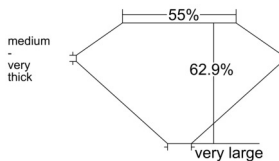

GIA®

FACSIMILE

GIA REPORT 1547767421

Verify this report at GIA.edu

GIA NATURAL DIAMOND DOSSIER®

March 11, 2026
GIA Report Number 1547767421
Shape and Cutting Style ..... Old Mine Brilliant
Measurements ..... 6.16 x 5.10 x 3.21 mm

GRADING RESULTS

Carat Weight ..... 0.81 carat
Color Grade ..... K
Clarity Grade VS1

ADDITIONAL GRADING INFORMATION

Polish ..... Very Good
Symmetry ..... Very Good
Fluorescence ..... None
Clarity Characteristics..... Feather, Cloud, Needle, Pinpoint
Inscription(s): GIA 1547767421

PROPORTIONS

Profile not to actual proportions

GRADING SCALES

GIA COLOR SCALE		GIA CLARITY SCALE			
COLORLESS	D	VERY VERY SLIGHTLY INCLUDED	FLAWLESS		
	E		INTERNALLY FLAWLESS		
	F	VERY SLIGHTLY INCLUDED	VVS₁		
	G		VVS₂		
	H		VS₁		
	NEAR COLORLESS	I	SLIGHTLY INCLUDED	VS₂	
		J		SI₁	
		FAINT	K	INCLUDED	SI₂
			L		I₁
			M		I₂
VERT LIGHT	N	INCLUDED	I₃		
	O				
	P				
	Q				
	R				
	S				
	T				
LIGHT	U				
	V				
	W				
	X				
Y					
Z