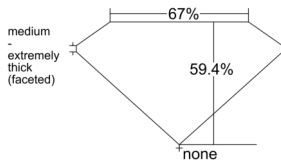

GIA®

FACSIMILE

GIA REPORT 1547777161

Verify this report at GIA.edu

GIA NATURAL DIAMOND DOSSIER®

March 11, 2026
GIA Report Number 1547777161
Shape and Cutting Style ..... Oval Brilliant
Measurements ..... 8.26 x 5.36 x 3.18 mm

GRADING RESULTS

Carat Weight ..... 0.90 carat
Color Grade ..... K
Clarity Grade VS1

ADDITIONAL GRADING INFORMATION

Polish ..... Excellent
Symmetry ..... Very Good
Fluorescence ..... None
Clarity Characteristics ..... Feather, Pinpoint
Inscription(s): GIA 1547777161

PROPORTIONS

Profile not to actual proportions

GRADING SCALES

GIA COLOR SCALE		GIA CLARITY SCALE	
COLORLESS	D	VERY VERY SLIGHTLY INCLUDED	FLAWLESS
	E		INTERNALLY FLAWLESS
	F		VVS₁
	G		VVS₂
	H		VS₁
	I		VS₂
	J		SI₁
	K		SI₂
	L		I₁
	M		I₂
NEAR COLORLESS	N	SLIGHTLY INCLUDED	I₃
	O		
	P		
	Q		
FAINT	R		
	S		
	T		
	U		
VERT LIGHT	V		
	W		
	X		
	Y		
LIGHT	Z