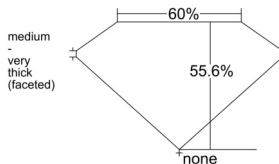

GIA®

FACSIMILE

GIA REPORT 1547777723

Verify this report at GIA.edu

GIA NATURAL DIAMOND DOSSIER®

March 11, 2026
GIA Report Number 1547777723
Shape and Cutting Style ..... Heart Brilliant
Measurements ..... 5.81 x 6.91 x 3.84 mm

GRADING RESULTS

Carat Weight ..... 0.90 carat
Color Grade ..... K
Clarity Grade VS2

ADDITIONAL GRADING INFORMATION

Polish ..... Excellent
Symmetry ..... Excellent
Fluorescence ..... None
Clarity Characteristics ..... Feather
Inscription(s): GIA 1547777723

PROPORTIONS

Profile not to actual proportions

GRADING SCALES

GIA COLOR SCALE		GIA CLARITY SCALE			
COLORLESS	D	VERY VERY SLIGHTLY INCLUDED	FLAWLESS		
	E		INTERNALLY FLAWLESS		
	F	VERY SLIGHTLY INCLUDED	VVS₁		
	G		VVS₂		
	H		VS₁		
	NEAR COLORLESS	I	SLIGHTLY INCLUDED	VS₂	
		J		SI₁	
		FAINT	K	INCLUDED	SI₂
			L		I₁
			M		I₂
VERT LIGHT			N	INCLUDED	I₃
			O		
			P		
	Q				
LIGHT	R				
	S				
	T				
	U				
	V				
	W				
	X				
	Y				
	Z