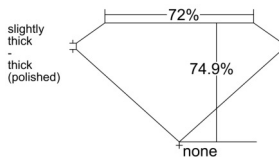

GIA®

FACSIMILE

GIA REPORT 1547786216

Verify this report at GIA.edu

GIA NATURAL DIAMOND DOSSIER®

March 10, 2026
GIA Report Number 1547786216
Shape and Cutting Style ..... **Square Modified Brilliant**
Measurements ..... 4.04 x 3.97 x 2.98 mm

GRADING RESULTS

Carat Weight ..... 0.40 carat
Color Grade I
Clarity Grade VVS1

ADDITIONAL GRADING INFORMATION

Polish ..... Very Good
Symmetry ..... Good
Fluorescence ..... None
Clarity Characteristics... Pinpoint, Indented Natural, Cavity, Extra Facet

Inscription(s): GIA 1547786216

PROPORTIONS

Profile not to actual proportions

GRADING SCALES

GIA COLOR SCALE		GIA CLARITY SCALE			
COLORLESS	D	VERY VERY SLIGHTLY INCLUDED	FLAWLESS		
	E		INTERNALLY FLAWLESS		
	F		VVS₁		
	NEAR COLORLESS	G	VERY SLIGHTLY INCLUDED	VVS₂	
		H		VS₁	
		FAINT	I	SLIGHTLY INCLUDED	VS₂
			J		SI₁
	K		SI₂		
	VERT LIGHT		L	INCLUDED	I₁
			M		I₂
N			I₃		
O					
P					
Q					
R					
LIGHT	S				
	T				
	U				
	V				
	W				
	X				
	Y				
	Z