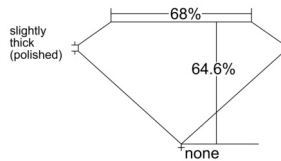

GIA®

FACSIMILE

GIA REPORT 1547794509

Verify this report at GIA.edu

GIA NATURAL DIAMOND DOSSIER®

March 11, 2026
GIA Report Number 1547794509
Shape and Cutting Style ..... Square Emerald Cut
Measurements ..... 5.08 x 4.99 x 3.23 mm

GRADING RESULTS

Carat Weight ..... 0.71 carat
Color Grade ..... F
Clarity Grade VS1

ADDITIONAL GRADING INFORMATION

Polish ..... Excellent
Symmetry ..... Excellent
Fluorescence ..... Faint
Clarity Characteristics ..... Crystal, Pinpoint
Inscription(s): GIA 1547794509

PROPORTIONS

Profile not to actual proportions

GRADING SCALES

GIA COLOR SCALE		GIA CLARITY SCALE			
COLORLESS	D	VERY VERY SLIGHTLY INCLUDED	FLAWLESS		
	E		INTERNALLY FLAWLESS		
	F	VERY SLIGHTLY INCLUDED	VVS₁		
	G		VVS₂		
	H		VS₁		
	NEAR COLORLESS	I	SLIGHTLY INCLUDED	VS₂	
		J		SI₁	
		FAINT	K	INCLUDED	SI₂
			L		I₁
			M		I₂
VERY LIGHT	N	LIGHT	I₃		
	O				
	P				
	Q				
	R