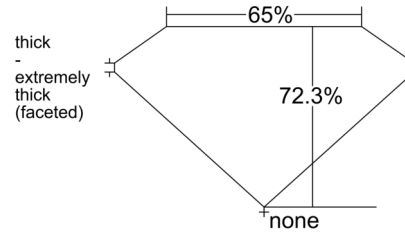

PROPORTIONS

Profile not to actual proportions