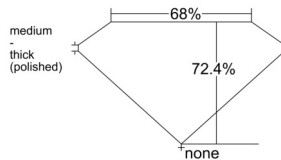

GIA®

FACSIMILE

GIA REPORT 1547817906

Verify this report at GIA.edu

GIA NATURAL DIAMOND DOSSIER®

March 16, 2026
GIA Report Number 1547817906
Shape and Cutting Style ..... Square Modified Brilliant
Measurements ..... 4.80 x 4.80 x 3.48 mm

GRADING RESULTS

Carat Weight ..... 0.70 carat
Color Grade ..... F
Clarity Grade VS2

ADDITIONAL GRADING INFORMATION

Polish ..... Excellent
Symmetry ..... Excellent
Fluorescence ..... None
Clarity Characteristics ..... Feather
Inscription(s): GIA 1547817906

PROPORTIONS

Profile not to actual proportions

GRADING SCALES

GIA COLOR SCALE		GIA CLARITY SCALE				
COLORLESS	D	NEAR COLORLESS	FLAWLESS			
	E		INTERNALLY FLAWLESS			
	F		VERY VERY SLIGHTLY INCLUDED	VVS₁		
	G			VVS₂		
	H		VERY SLIGHTLY INCLUDED	VS₁		
	I			VS₂		
	J			SLIGHTLY INCLUDED	SI₁	
	K		SI₂			
	FAINT		L	VERT LIGHT	I₁	
			M		INCLUDED	I₂
N		I₃				
O		LIGHT				
P						
Q						
R						
S						
T						
COLORLESS	U					
	V					
	W					
	X					
Y						
Z