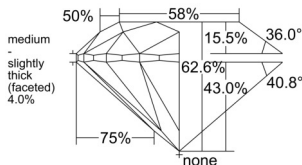

GIA®

FACSIMILE

GIA REPORT

1547824577

Verify this report at GIA.edu

GIA NATURAL DIAMOND DOSSIER®

March 17, 2026
GIA Report Number 1547824577
Shape and Cutting Style ..... Round Brilliant
Measurements ..... 5.64 - 5.68 x 3.54 mm

GRADING RESULTS

Carat Weight ..... 0.71 carat
Color Grade ..... D
Clarity Grade S11
Cut Grade ..... Excellent

ADDITIONAL GRADING INFORMATION

Polish ..... Excellent
Symmetry ..... Excellent
Fluorescence ..... None
Clarity Characteristics ..... Cloud
Inscription(s): GIA 1547824577

PROPORTIONS

Profile to actual proportions