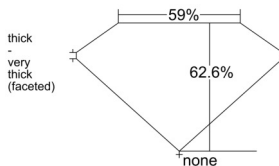

GIA®

FACSIMILE

GIA REPORT 1547842480

Verify this report at GIA.edu

GIA NATURAL DIAMOND DOSSIER®

March 18, 2026
GIA Report Number 1547842480
Shape and Cutting Style ..... Marquise Brilliant
Measurements ..... 8.30 x 4.45 x 2.79 mm

GRADING RESULTS

Carat Weight ..... 0.60 carat
Color Grade ..... D
Clarity Grade VS2

ADDITIONAL GRADING INFORMATION

Polish ..... Excellent
Symmetry ..... Excellent
Fluorescence ..... None
Clarity Characteristics ..... Crystal
Inscription(s): GIA 1547842480

PROPORTIONS

Profile not to actual proportions

GRADING SCALES

GIA COLOR SCALE		GIA CLARITY SCALE	
COLORLESS	D	VERY VERY SLIGHTLY INCLUDED	FLAWLESS
	E		INTERNALLY FLAWLESS
	F		VVS₁
	G		VVS₂
	H		VS₁
	I		VS₂
	J		SI₁
	K		SI₂
	L		I₁
	M		I₂
NEAR COLORLESS	N	SLIGHTLY INCLUDED	I₃
	O		
	P		
	Q		
FAINT	R		
	S		
	T		
	U		
VERY LIGHT	V		
	W		
	X		
	Y		
LIGHT	Z