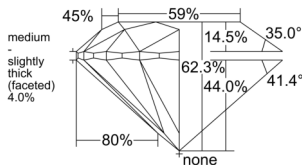

GIA®

FACSIMILE

GIA REPORT

1547886559

Verify this report at GIA.edu

GIA NATURAL DIAMOND DOSSIER®

March 25, 2026
GIA Report Number 1547886559
Shape and Cutting Style ..... Round Brilliant
Measurements ..... 5.66 - 5.69 x 3.53 mm

GRADING RESULTS

Carat Weight ..... 0.71 carat
Color Grade ..... G
Clarity Grade S11
Cut Grade ..... Excellent

ADDITIONAL GRADING INFORMATION

Polish ..... Excellent
Symmetry ..... Excellent
Fluorescence ..... Medium Blue
Clarity Characteristics ..... Crystal, Cloud
Inscription(s): GIA 1547886559

PROPORTIONS

Profile to actual proportions