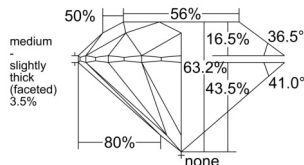

GIA®

FACSIMILE

GIA REPORT

1547956396

Verify this report at GIA.edu

GIA NATURAL DIAMOND DOSSIER®

April 03, 2026
GIA Report Number **1547956396**
Shape and Cutting Style ..... **Round Brilliant**
Measurements ..... **4.66 - 4.70 x 2.96 mm**

GRADING RESULTS

Carat Weight ..... **0.40 carat**
Color Grade ..... **L**
Clarity Grade **VS1**
Cut Grade ..... **Excellent**

ADDITIONAL GRADING INFORMATION

Polish ..... **Excellent**
Symmetry ..... **Excellent**
Fluorescence ..... **None**
Clarity Characteristics..... **Cloud, Feather, Needle, Pinpoint**
Inscription(s): **GIA 1547956396**

PROPORTIONS

Profile to actual proportions