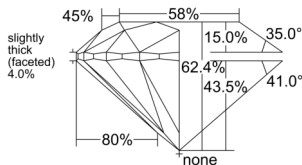

GIA®

FACSIMILE

GIA REPORT

1547969908

Verify this report at GIA.edu

GIA NATURAL DIAMOND DOSSIER®

May 22, 2026
GIA Report Number 1547969908
Shape and Cutting Style ..... Round Brilliant
Measurements ..... 4.99 - 5.00 x 3.12 mm

GRADING RESULTS

Carat Weight ..... 0.48 carat
Color Grade ..... K
Clarity Grade VVS1
Cut Grade ..... Excellent

ADDITIONAL GRADING INFORMATION

Polish ..... Excellent
Symmetry ..... Excellent
Fluorescence ..... None
Clarity Characteristics ..... Cloud, Pinpoint
Inscription(s): GIA 1547969908

PROPORTIONS

Profile to actual proportions