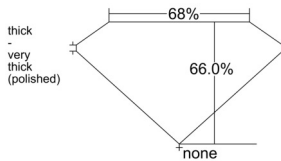

GIA®

FACSIMILE

GIA REPORT 1548027845

Verify this report at GIA.edu

GIA NATURAL DIAMOND DOSSIER®

November 18, 2025
GIA Report Number 1548027845
Shape and Cutting Style ..... **Cut-Cornered Rectangular Modified Brilliant**
Measurements ..... 6.12 x 4.39 x 2.90 mm

GRADING RESULTS

Carat Weight ..... 0.70 carat
Color Grade ..... D
Clarity Grade VS1

ADDITIONAL GRADING INFORMATION

Polish ..... Excellent
Symmetry ..... Very Good
Fluorescence ..... None
Clarity Characteristics ..... Feather, Pinpoint
Inscription(s): GIA 1548027845

PROPORTIONS

Profile not to actual proportions

GRADING SCALES

GIA COLOR SCALE		GIA CLARITY SCALE			
COLORLESS	D	VERY VERY SLIGHTLY INCLUDED	FLAWLESS		
	E		INTERNALLY FLAWLESS		
	F		VVS₁		
	NEAR COLORLESS	G	VERY SLIGHTLY INCLUDED	VVS₂	
		H		VS₁	
		FAINT	I	SLIGHTLY INCLUDED	VS₂
			J		SI₁
	K		SI₂		
	LIGHT		L	INCLUDED	I₁
			M		I₂
N			I₃		
O					
P					
Q					
R