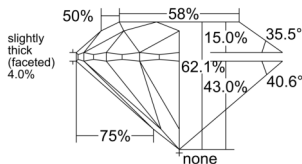

GIA®

FACSIMILE

GIA REPORT 1548066881

Verify this report at GIA.edu

GIA NATURAL DIAMOND DOSSIER®

November 20, 2025
GIA Report Number 1548066881
Shape and Cutting Style ..... Round Brilliant
Measurements ..... 5.04 - 5.08 x 3.14 mm

GRADING RESULTS

Carat Weight ..... 0.50 carat
Color Grade ..... G
Clarity Grade VS1
Cut Grade ..... Excellent

ADDITIONAL GRADING INFORMATION

Polish ..... Excellent
Symmetry ..... Excellent
Fluorescence ..... Faint
Clarity Characteristics ..... Crystal, Pinpoint
Inscription(s): GIA 1548066881

PROPORTIONS

Profile to actual proportions