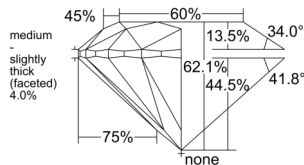

GIA®

FACSIMILE

GIA REPORT 1548073845

Verify this report at GIA.edu

GIA NATURAL DIAMOND DOSSIER®

November 24, 2025
GIA Report Number 1548073845
Shape and Cutting Style ..... Round Brilliant
Measurements ..... 4.32 - 4.35 x 2.69 mm

GRADING RESULTS

Carat Weight ..... 0.31 carat
Color Grade ..... F
Clarity Grade VVS1
Cut Grade ..... Excellent

ADDITIONAL GRADING INFORMATION

Polish ..... Excellent
Symmetry ..... Excellent
Fluorescence ..... None
Clarity Characteristics ..... Pinpoint, Cloud
Inscription(s): GIA 1548073845

PROPORTIONS

Profile to actual proportions