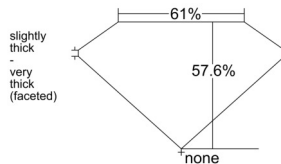

GIA®

FACSIMILE

GIA REPORT 1548092939

Verify this report at GIA.edu

GIA NATURAL DIAMOND DOSSIER®

November 28, 2025
GIA Report Number 1548092939
Shape and Cutting Style ..... Heart Brilliant
Measurements ..... 5.61 x 6.13 x 3.53 mm

GRADING RESULTS

Carat Weight ..... 0.70 carat
Color Grade ..... D
Clarity Grade SI1

ADDITIONAL GRADING INFORMATION

Polish ..... Excellent
Symmetry ..... Excellent
Fluorescence ..... None
Clarity Characteristics ..... Crystal
Inscription(s): GIA 1548092939

PROPORTIONS

Profile not to actual proportions

GRADING SCALES

GIA COLOR SCALE		GIA CLARITY SCALE		
NEAR COLORLESS	D	VERY SLIGHTLY INCLUDED	FLAWLESS	
	E		INTERNALLY FLAWLESS	
	F		VVS₁	
	G		VVS₂	
	FAINT	H	SLIGHTLY INCLUDED	VS₁
		I		VS₂
		J	INCLUDED	SI₁
		K		SI₂
	L	I₁		
	LIGHT	M	INCLUDED	I₂
N		I₃		
O				
P				
Q				
R