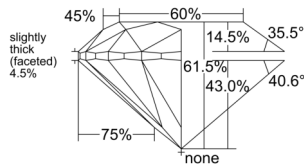

GIA®

FACSIMILE

GIA REPORT 1548107661

Verify this report at GIA.edu

GIA NATURAL DIAMOND DOSSIER®

November 27, 2025
GIA Report Number 1548107661
Shape and Cutting Style ..... Round Brilliant
Measurements ..... 5.18 - 5.21 x 3.20 mm

GRADING RESULTS

Carat Weight ..... 0.54 carat
Color Grade ..... H
Clarity Grade VS2
Cut Grade ..... Excellent

ADDITIONAL GRADING INFORMATION

Polish ..... Excellent
Symmetry ..... Excellent
Fluorescence ..... None
Clarity Characteristics ..... Crystal
Inscription(s): GIA 1548107661

PROPORTIONS

Profile to actual proportions