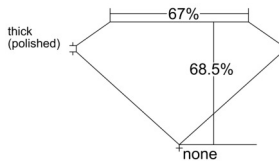

GIA®

FACSIMILE

GIA REPORT 1548111416

Verify this report at GIA.edu

GIA NATURAL DIAMOND DOSSIER®

November 27, 2025
GIA Report Number 1548111416
Shape and Cutting Style ..... **Cut-Cornered Rectangular Modified Brilliant**
Measurements ..... 5.89 x 4.67 x 3.20 mm

GRADING RESULTS

Carat Weight ..... 0.81 carat
Color Grade ..... F
Clarity Grade VS2

ADDITIONAL GRADING INFORMATION

Polish ..... Excellent
Symmetry ..... Excellent
Fluorescence ..... None
Clarity Characteristics ..... Cloud, Crystal
Inscription(s): GIA 1548111416

PROPORTIONS

Profile not to actual proportions

GRADING SCALES

GIA COLOR SCALE		GIA CLARITY SCALE			
COLORLESS	D	VERY VERY SLIGHTLY INCLUDED	FLAWLESS		
	E		INTERNALLY FLAWLESS		
	F	VERY SLIGHTLY INCLUDED	VVS₁		
	G		VVS₂		
	H		VS₁		
	NEAR COLORLESS	I	SLIGHTLY INCLUDED	VS₂	
		J		SI₁	
		FAINT	K	INCLUDED	SI₂
			L		I₁
			M		I₂
VERT LIGHT	N	LIGHT	I₃		
	O				
	P				
	Q				
	R				
	S				
	T