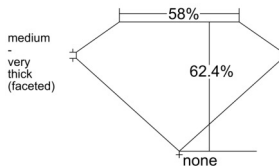

GIA®

FACSIMILE

GIA REPORT 1548127670

Verify this report at GIA.edu

GIA NATURAL DIAMOND DOSSIER®

December 01, 2025
GIA Report Number 1548127670
Shape and Cutting Style ..... Pear Brilliant
Measurements ..... 7.53 x 4.93 x 3.07 mm

GRADING RESULTS

Carat Weight ..... 0.70 carat
Color Grade ..... E
Clarity Grade VS1

ADDITIONAL GRADING INFORMATION

Polish ..... Very Good
Symmetry ..... Very Good
Fluorescence ..... None
Clarity Characteristics ..... Feather, Cavity, Pinpoint
Inscription(s): GIA 1548127670

PROPORTIONS

Profile not to actual proportions

GRADING SCALES

GIA COLOR SCALE		GIA CLARITY SCALE			
COLORLESS	D	VERY VERY SLIGHTLY INCLUDED	FLAWLESS		
	E		INTERNALLY FLAWLESS		
	F	VERY SLIGHTLY INCLUDED	VVS₁		
	G		VVS₂		
	H		VS₁		
	NEAR COLORLESS	I	SLIGHTLY INCLUDED	VS₂	
		J		SI₁	
		FAINT	K	INCLUDED	SI₂
			L		I₁
			M		I₂
VERT LIGHT	N	LIGHT	I₃		
	O				
	P				
	Q				
	R				
	S				
	T