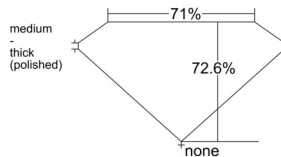

GIA®

FACSIMILE

GIA REPORT 1548144801

Verify this report at GIA.edu

GIA NATURAL DIAMOND DOSSIER®

December 02, 2025
GIA Report Number 1548144801
Shape and Cutting Style ..... Square Modified Brilliant
Measurements ..... 4.88 x 4.82 x 3.50 mm

GRADING RESULTS

Carat Weight ..... 0.70 carat
Color Grade ..... H
Clarity Grade VS1

ADDITIONAL GRADING INFORMATION

Polish ..... Very Good
Symmetry ..... Excellent
Fluorescence ..... None
Clarity Characteristics ..... Cloud, Pinpoint
Inscription(s): GIA 1548144801

PROPORTIONS

Profile not to actual proportions

GRADING SCALES

GIA COLOR SCALE		GIA CLARITY SCALE			
COLORLESS	D	VERY VERY SLIGHTLY INCLUDED	FLAWLESS		
	E		INTERNALLY FLAWLESS		
	F	VERY SLIGHTLY INCLUDED	VS₁		
	G		VS₂		
	H		VS₁		
	NEAR COLORLESS	I	SLIGHTLY INCLUDED	VS₂	
		J		SI₁	
		FAINT	K	INCLUDED	SI₂
			L		I₁
			M		I₂
VERT LIGHT	N	LIGHT	I₃		
	O				
	P				
	Q				
	R