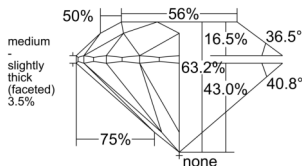

GIA®

FACSIMILE

GIA REPORT 1548169831

Verify this report at GIA.edu

GIA NATURAL DIAMOND DOSSIER®

December 05, 2025
GIA Report Number 1548169831
Shape and Cutting Style ..... Round Brilliant
Measurements ..... 6.10 - 6.14 x 3.87 mm

GRADING RESULTS

Carat Weight ..... 0.90 carat
Color Grade ..... H
Clarity Grade VS1
Cut Grade ..... Excellent

ADDITIONAL GRADING INFORMATION

Polish ..... Excellent
Symmetry ..... Excellent
Fluorescence ..... None
Clarity Characteristics ..... Feather, Cloud, Needle
Inscription(s): GIA 1548169831

PROPORTIONS

GRADING SCALES

GIA COLOR SCALE

COLOREDNESS	D
	E
	F
	G
	H
	I
	J
NEAR COLORLESS	K
	L
FADING	M
	N
	O
	P
VERY LIGHT	Q
	R
	S
	T
	U
	V
	W
	X
	Y
LIGHT	Z

GIA CLARITY SCALE

VERY VERY SLIGHTLY INCLUDED	FLAWLESS
	INTERNALLY FLAWLESS
VERY SLIGHTLY INCLUDED	VVS₁
	VVS₂
SLIGHTLY INCLUDED	VS₁
	VS₂
INCLUDED	SI₁
	SI₂
	I₁
	I₂
	I₃

GIA CUT SCALE

EXCELLENT
VERY GOOD
GOOD
FAIR
POOR