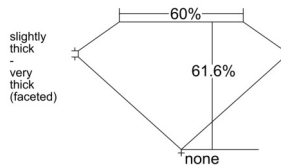

GIA®

FACSIMILE

GIA REPORT 1548173601

Verify this report at GIA.edu

GIA NATURAL DIAMOND DOSSIER®

December 08, 2025
GIA Report Number 1548173601
Shape and Cutting Style ..... Pear Brilliant
Measurements ..... 6.85 x 4.48 x 2.76 mm

GRADING RESULTS

Carat Weight ..... 0.50 carat
Color Grade ..... D
Clarity Grade VVS1

ADDITIONAL GRADING INFORMATION

Polish ..... Excellent
Symmetry ..... Excellent
Fluorescence ..... None
Clarity Characteristics..... Pinpoint, Manufacturing Remnant
Inscription(s): GIA 1548173601

PROPORTIONS

Profile not to actual proportions

GRADING SCALES

GIA COLOR SCALE		GIA CLARITY SCALE			
COLORLESS	D	VERY VERY SLIGHTLY INCLUDED	FLAWLESS		
	E		INTERNALLY FLAWLESS		
	F	VERY SLIGHTLY INCLUDED	VVS₁		
	G		VVS₂		
	H		VS₁		
	NEAR COLORLESS	I	SLIGHTLY INCLUDED	VS₂	
		J		SI₁	
		FAINT	K	INCLUDED	SI₂
			L		I₁
			M		I₂
VERT LIGHT	N	LIGHT	I₃		
	O				
	P				
	Q				
	R