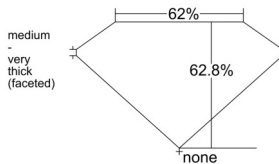

GIA®

FACSIMILE

GIA REPORT 1548176377

Verify this report at GIA.edu

GIA NATURAL DIAMOND DOSSIER®

December 05, 2025
GIA Report Number 1548176377
Shape and Cutting Style ..... Pear Brilliant
Measurements ..... 6.72 x 4.50 x 2.82 mm

GRADING RESULTS

Carat Weight ..... 0.51 carat
Color Grade I
Clarity Grade VS1

ADDITIONAL GRADING INFORMATION

Polish ..... Excellent
Symmetry ..... Good
Fluorescence ..... Faint
Clarity Characteristics ..... Cloud, Needle, Pinpoint
Inscription(s): GIA 1548176377

PROPORTIONS

Profile not to actual proportions

GRADING SCALES

GIA COLOR SCALE		GIA CLARITY SCALE			
COLORLESS	D	VERY VERY SLIGHTLY INCLUDED	FLAWLESS		
	E		INTERNALLY FLAWLESS		
	F	VERY SLIGHTLY INCLUDED	VS₁		
	G		VS₂		
	H		VS₁		
	NEAR COLORLESS	I	SLIGHTLY INCLUDED	VS₂	
		J		SI₁	
		FAINT	K	INCLUDED	SI₂
			L		I₁
			M		I₂
VERTICALLY LIGHT	N	LIGHT	I₃		
	O				
	P				
	Q				
	R