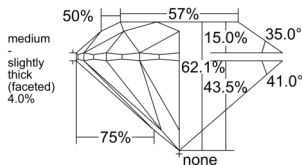

GIA®

FACSIMILE

GIA REPORT 1548183296

Verify this report at GIA.edu

GIA NATURAL DIAMOND DOSSIER®

December 08, 2025
GIA Report Number 1548183296
Shape and Cutting Style ..... Round Brilliant
Measurements ..... 4.89 - 4.92 x 3.05 mm

GRADING RESULTS

Carat Weight ..... 0.45 carat
Color Grade ..... H
Clarity Grade VS2
Cut Grade ..... Excellent

ADDITIONAL GRADING INFORMATION

Polish ..... Excellent
Symmetry ..... Excellent
Fluorescence ..... None
Clarity Characteristics ..... Cloud, Feather
Inscription(s): GIA 1548183296

PROPORTIONS

Profile to actual proportions