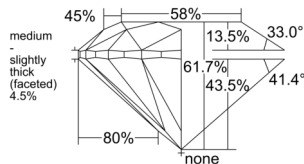

GIA®

FACSIMILE

GIA REPORT 1548184768

Verify this report at GIA.edu

GIA NATURAL DIAMOND DOSSIER®

December 08, 2025
GIA Report Number 1548184768
Shape and Cutting Style ..... Round Brilliant
Measurements ..... 3.64 - 3.66 x 2.25 mm

GRADING RESULTS

Carat Weight ..... 0.18 carat
Color Grade ..... D
Clarity Grade VVS1
Cut Grade ..... Excellent

ADDITIONAL GRADING INFORMATION

Polish ..... Excellent
Symmetry ..... Excellent
Fluorescence ..... None
Clarity Characteristics ..... Pinpoint
Inscription(s): GIA 1548184768

PROPORTIONS

GRADING SCALES

GIA COLOR SCALE	GIA CLARITY SCALE	GIA CUT SCALE	
D	FLAWLESS	EXCELLENT	
E	INTERNALLY FLAWLESS		
F		VVS₁	VERY GOOD
G	VVS₂		
H	VS₁	GOOD	
I	VS₂		
J	SI₁	FAIR	
K	SI₂		
L	I₁	POOR	
M	I₂		
N	I₃		
O			
P			
Q			
R			
S			
T			
U			
V			
W			
X			
Y			
Z