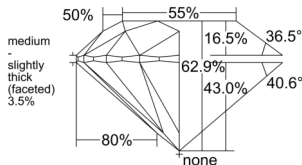

GIA®

FACSIMILE

GIA REPORT 1548184783

Verify this report at GIA.edu

GIA NATURAL DIAMOND DOSSIER®

December 08, 2025
GIA Report Number 1548184783
Shape and Cutting Style ..... Round Brilliant
Measurements ..... 6.13 - 6.16 x 3.87 mm

GRADING RESULTS

Carat Weight ..... 0.90 carat
Color Grade ..... J
Clarity Grade VS2
Cut Grade ..... Excellent

ADDITIONAL GRADING INFORMATION

Polish ..... Excellent
Symmetry ..... Excellent
Fluorescence ..... None
Clarity Characteristics ..... Cloud
Inscription(s): GIA 1548184783

PROPORTIONS

GRADING SCALES

GIA COLOR SCALE

COLOREDNESS	D
	E
	F
	G
	H
	I
	J
NEAR COLORLESS	K
	L
FAIN	M
	N
	O
	P
VERY LIGHT	Q
	R
	S
	T
	U
	V
	W
	X
	Y
LIGHT	Z

GIA CLARITY SCALE

VERY VERY SLIGHTLY INCLUDED	FLAWLESS
	INTERNALLY FLAWLESS
VERY SLIGHTLY INCLUDED	VVS₁
	VVS₂
SLIGHTLY INCLUDED	VS₁
	VS₂
INCLUDED	SI₁
	SI₂
	I₁
	I₂
	I₃

GIA CUT SCALE

EXCELLENT
VERY GOOD
GOOD
FAIR
POOR