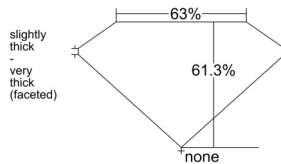

GIA®

FACSIMILE

GIA REPORT 1548189743

Verify this report at GIA.edu

GIA NATURAL DIAMOND DOSSIER®

December 09, 2025
GIA Report Number 1548189743
Shape and Cutting Style ..... Pear Brilliant
Measurements ..... 7.28 x 4.35 x 2.67 mm

GRADING RESULTS

Carat Weight ..... 0.50 carat
Color Grade ..... D
Clarity Grade VVS1

ADDITIONAL GRADING INFORMATION

Polish ..... Excellent
Symmetry ..... Excellent
Fluorescence ..... None
Clarity Characteristics ..... Pinpoint
Inscription(s): GIA 1548189743

PROPORTIONS

Profile not to actual proportions

GRADING SCALES

GIA COLOR SCALE		GIA CLARITY SCALE			
COLORLESS	D	VERY VERY SLIGHTLY INCLUDED	FLAWLESS		
	E		INTERNALLY FLAWLESS		
	F	VERY SLIGHTLY INCLUDED	VVS₁		
	G		VVS₂		
	H		VS₁		
	NEAR COLORLESS	I	SLIGHTLY INCLUDED	VS₂	
		J		SI₁	
		FAINT	K	INCLUDED	SI₂
			L		I₁
			M		I₂
VERT LIGHT	N	LIGHT	I₃		
	O				
	P				
	Q				
	R				
	S				
	T