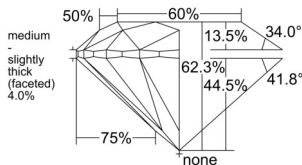

GIA®

FACSIMILE

GIA REPORT

1548193666

Verify this report at GIA.edu

GIA NATURAL DIAMOND DOSSIER®

December 09, 2025
GIA Report Number 1548193666
Shape and Cutting Style ..... Round Brilliant
Measurements ..... 5.13 - 5.16 x 3.21 mm

GRADING RESULTS

Carat Weight ..... 0.52 carat
Color Grade ..... F
Clarity Grade VS1
Cut Grade ..... Excellent

ADDITIONAL GRADING INFORMATION

Polish ..... Excellent
Symmetry ..... Excellent
Fluorescence ..... Strong Blue
Clarity Characteristics ..... Crystal, Cloud
Inscription(s): GIA 1548193666

PROPORTIONS

Profile to actual proportions

GRADING SCALES

GIA COLOR SCALE

COLORLESS	D
	E
	F
	G
	H
	I
	J
NEAR COLORLESS	K
	L
FAIN	M
	N
	O
	P
	Q
VERY LIGHT	R
	S
	T
	U
	V
	W
	X
	Y
LIGHT	Z

GIA CLARITY SCALE

FLAWLESS	VERY VERY SLIGHTLY INCLUDED	VS₁	VS₂	VS₁	SI₁	SI₂	I₁	I₂	I₃	
										FLAWLESS
INTERNALLY FLAWLESS	VERY SLIGHTLY INCLUDED									

GIA CUT SCALE

EXCELLENT
VERY GOOD
GOOD
FAIR
POOR